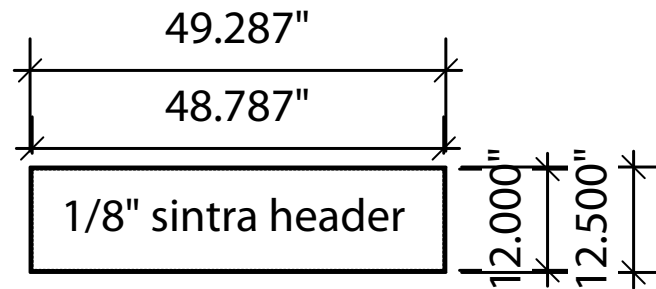

## Backwall Graphic Dimensions

Product Name: VK-1069
Process: HD Dye Sub
Material: Poly Knit 9
Effective Date: 12/11/2012

Live Area inside Dotted Line,  
Velcro on FACE, around perimeter

NOTE: Graphic files must be @ 150 dpi Finished Size.  
DO NOT send Flattened Files. Production can not manipulate  
the content, proportion or color of these files.

## Pedestal Graphic Dimensions

Product Name: VK-1069
Process: Direct Print
Material: 6mm Sintra
Effective Date: 12/11/2012

### Sintra Option

direct print  
1/8" sintra

live area  
inside dotted  
line

NOTE: Graphic files must be @ 150 dpi Finished Size.  
DO NOT send Flattened Files. Production can not manipulate the content, proportion or color of these files.