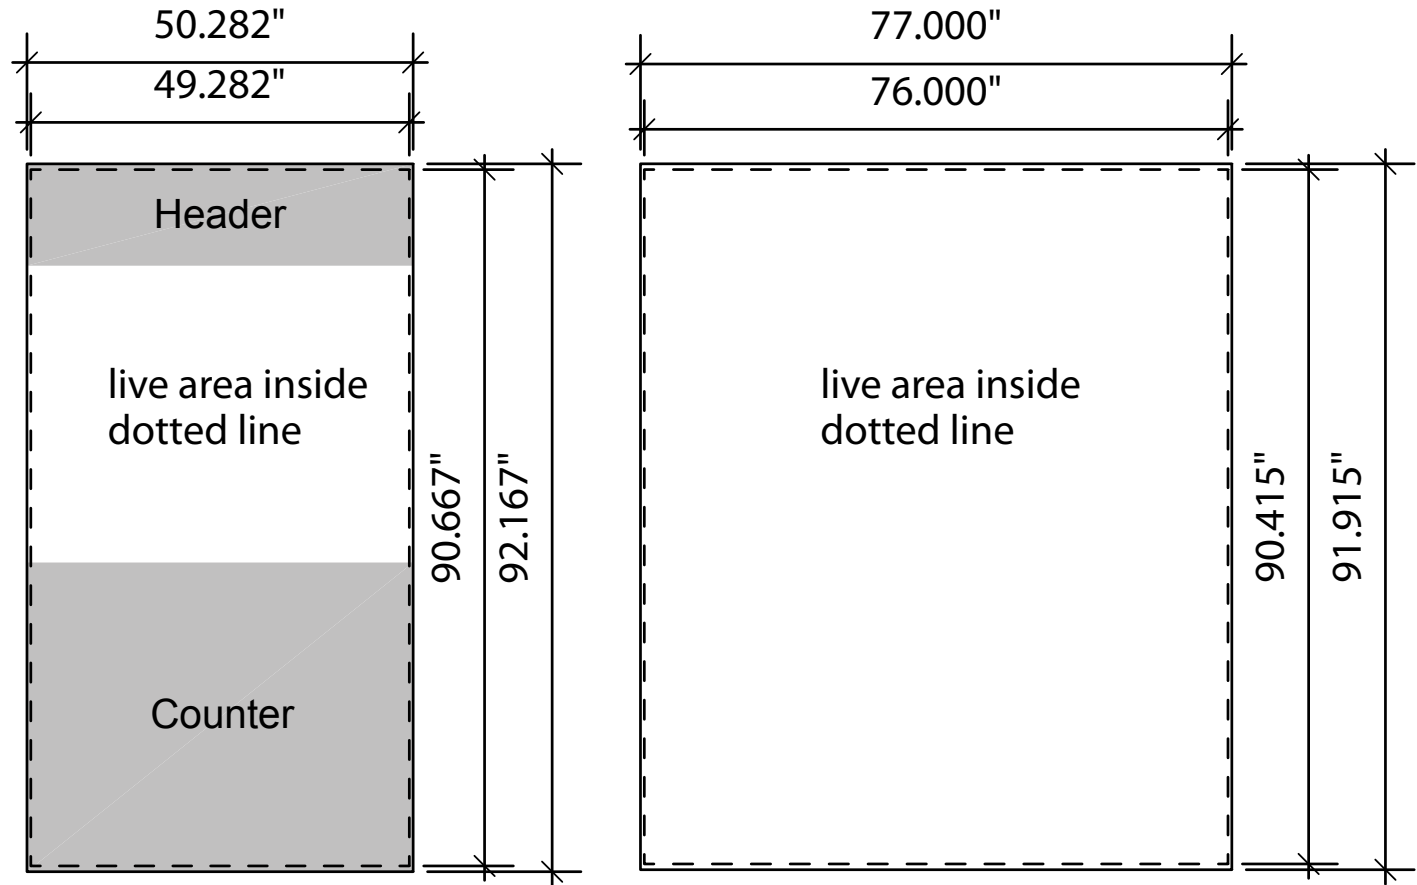

## Backwall Graphic Dimensions

Product Name: VK-1069
Process: HD Dye Sub
Material: Poly Knit 9
Effective Date: 12/11/2012

Live Area inside Dotted Line,  
Velcro on FACE, around perimeter

NOTE: Graphic files must be @ 150 dpi Finished Size.  
DO NOT send Flattened Files. Production can not manipulate  
the content, proportion or color of these files.

## Pedestal Graphic Dimensions

Product Name: VK-1069
Process: Direct Print
Material: 6mm Sintra
Effective Date: 12/11/2012

### Sintra Option

direct print  
1/8" sintra

live area  
inside dotted  
line

NOTE: Graphic files must be @ 150 dpi Finished Size.  
DO NOT send Flattened Files. Production can not manipulate the content, proportion or color of these files.