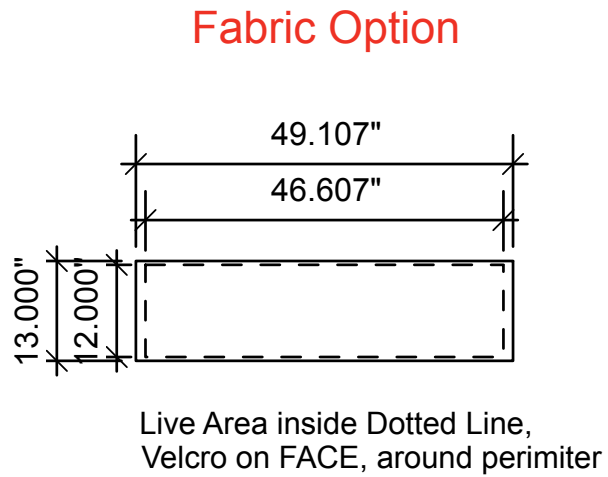

## Backwall Graphic Dimensions

Product Name: VK-1069
Process: HD Dye Sub
Material: Poly Knit 9
Effective Date: 12/11/2012

Live Area inside Dotted Line,  
Velcro on FACE, around perimeter

NOTE: Graphic files must be @ 150 dpi Finished Size.  
DO NOT send Flattened Files. Production can not manipulate  
the content, proportion or color of these files.

## Pedestal Graphic Dimensions

Product Name: VK-1069
Process: Direct Print
Material: 6mm Sintra
Effective Date: 12/11/2012

### Sintra Option

direct print  
1/8" sintra

live area  
inside dotted  
line

NOTE: Graphic files must be @ 150 dpi Finished Size.  
DO NOT send Flattened Files. Production can not manipulate the content, proportion or color of these files.