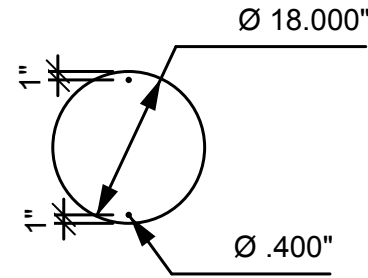

## Backwall Graphic Dimensions

Product Name: VK-1069
Process: HD Dye Sub
Material: Poly Knit 9
Effective Date: 12/11/2012

Live Area inside Dotted Line,  
Velcro on FACE, around perimeter

NOTE: Graphic files must be @ 150 dpi Finished Size.  
DO NOT send Flattened Files. Production can not manipulate  
the content, proportion or color of these files.

## Pedestal Graphic Dimensions

Product Name: VK-1069
Process: Direct Print
Material: 6mm Sintra
Effective Date: 12/11/2012

### Sintra Option

direct print  
1/8" sintra

live area  
inside dotted  
line

NOTE: Graphic files must be @ 150 dpi Finished Size.  
DO NOT send Flattened Files. Production can not manipulate the content, proportion or color of these files.