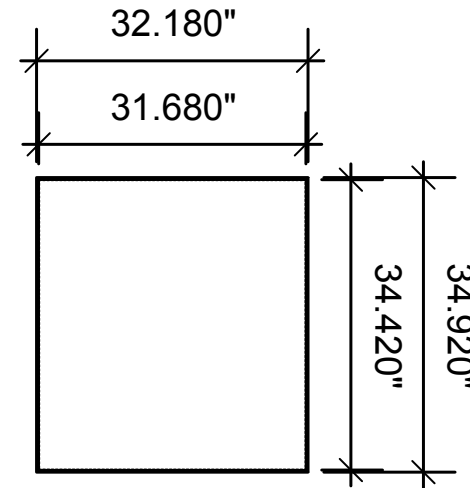

## Backwall Graphic Dimensions

Product Name: VK-1069
Process: HD Dye Sub
Material: Poly Knit 9
Effective Date: 12/11/2012

Live Area inside Dotted Line,  
Velcro on FACE, around perimeter

NOTE: Graphic files must be @ 150 dpi Finished Size.  
DO NOT send Flattened Files. Production can not manipulate  
the content, proportion or color of these files.

## Pedestal Graphic Dimensions

Product Name: VK-1069
Process: Direct Print
Material: 6mm Sintra
Effective Date: 12/11/2012

### Sintra Option

direct print  
1/8" sintra

live area  
inside dotted  
line

NOTE: Graphic files must be @ 150 dpi Finished Size.  
DO NOT send Flattened Files. Production can not manipulate the content, proportion or color of these files.